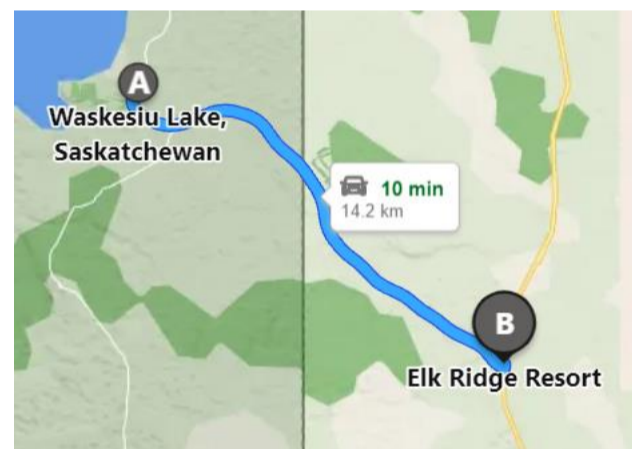

Accommodations Guide 2023

Elk Ridge Resort

- Starting rates are $186.75 + tax for lodge accommodations to $366.75 + tax for 3-bedroom Cottages
- Contact Details: 1.844.306.4653
- Website: [Elk Ridge Resort | Waskesiu Lake Area Hotel & Resort](#)
- Email: Reservations@elkridgeresort.com
- Box 13, Waskesiu Lake, HWY 264, S0J2Y0
- Upon Booking: Please mention reserving rooms under PGA block

Elk Ridge on the Lake, Waskesiu Lake

- Starting Rates are $164.25 + tax for 1-bedroom suites to $269.25 + tax for 3-bedroom Suite
- Contact Details: 1.844.306.4653
- Email: Reservations@elkridgeresort.com
- Upon Booking: Please mention reserving rooms under PGA block

Hawood Inn, Waskesiu Lake

- Offers: Lodge Accommodations
- Contact Details: 306-663-5911 or 1-877-441-5544
- Email: hawood@sasktel.net